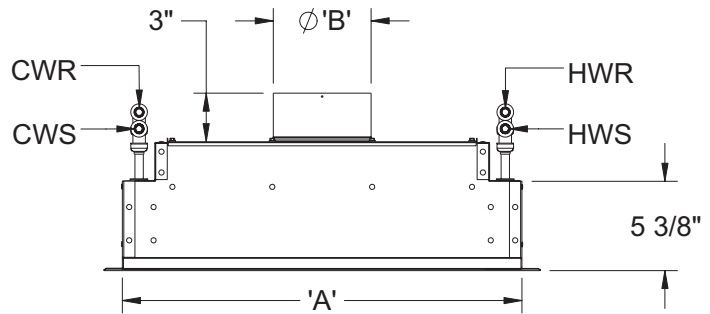

CBAW UNIT DIMENSIONS

Nominal Length	A	C
2ft	24	26½
3ft	36	38½
4ft	48	50½
5ft	60	62½
6ft	72	74½
7ft	84	86½
8ft	96	98½
9ft	108	110½
10ft	120	122½

Nominal Inlet	B
4 IN	3¾
5 IN	4¾
6 IN	5¼
8 IN	5¼

MOUNTING SLOTS

RETURN GRILLE
(PERFORATED OR LINEAR BAR)