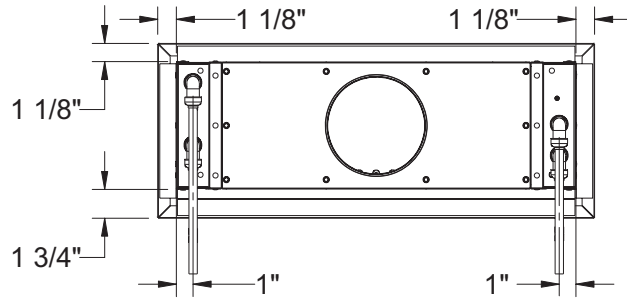

CBAW UNIT DIMENSIONS

Nominal Length	A	C
2ft	24	26½
3ft	36	38½
4ft	48	50½
5ft	60	62½
6ft	72	74½
7ft	84	86½
8ft	96	98½
9ft	108	110½
10ft	120	122½

Nominal Inlet	B
4 IN	3¾
5 IN	4¾
6 IN	5¼
8 IN	5¼

MOUNTING SLOTS

RETURN GRILLE
(PERFORATED OR LINEAR BAR)