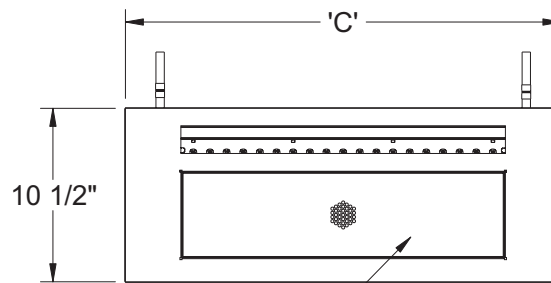

CBAW UNIT DIMENSIONS

Nominal Length	A	C
2ft	24	26½
3ft	36	38½
4ft	48	50½
5ft	60	62½
6ft	72	74½
7ft	84	86½
8ft	96	98½
9ft	108	110½
10ft	120	122½

Nominal Inlet	B
4 IN	3¾
5 IN	4¾
6 IN	5¼
8 IN	5¼

MOUNTING SLOTS

RETURN GRILLE
(PERFORATED OR LINEAR BAR)