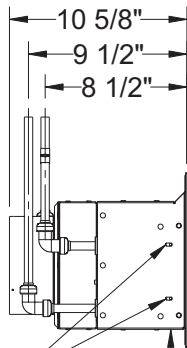

CBAW UNIT DIMENSIONS

Nominal Length	A	C
2ft	24	26½
3ft	36	38½
4ft	48	50½
5ft	60	62½
6ft	72	74½
7ft	84	86½
8ft	96	98½
9ft	108	110½
10ft	120	122½

Nominal Inlet	B
4 IN	3¾
5 IN	4¾
6 IN	5¼
8 IN	5¼

MOUNTING SLOTS

RETURN GRILLE
(PERFORATED OR LINEAR BAR)